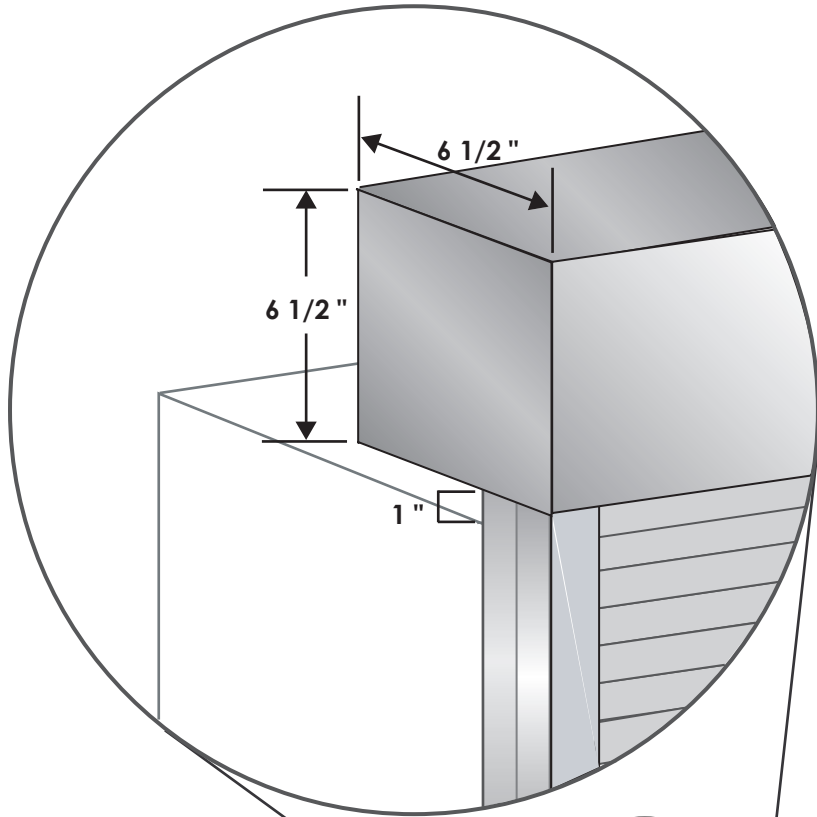

# Housing Size for Overall Height

The bottom of the box / housing will be 1 inch above the top of the shelving. The box itself will generally be 6.5 x 6.5 inches square. In some cases, the box will be 7" x 7 inches square.